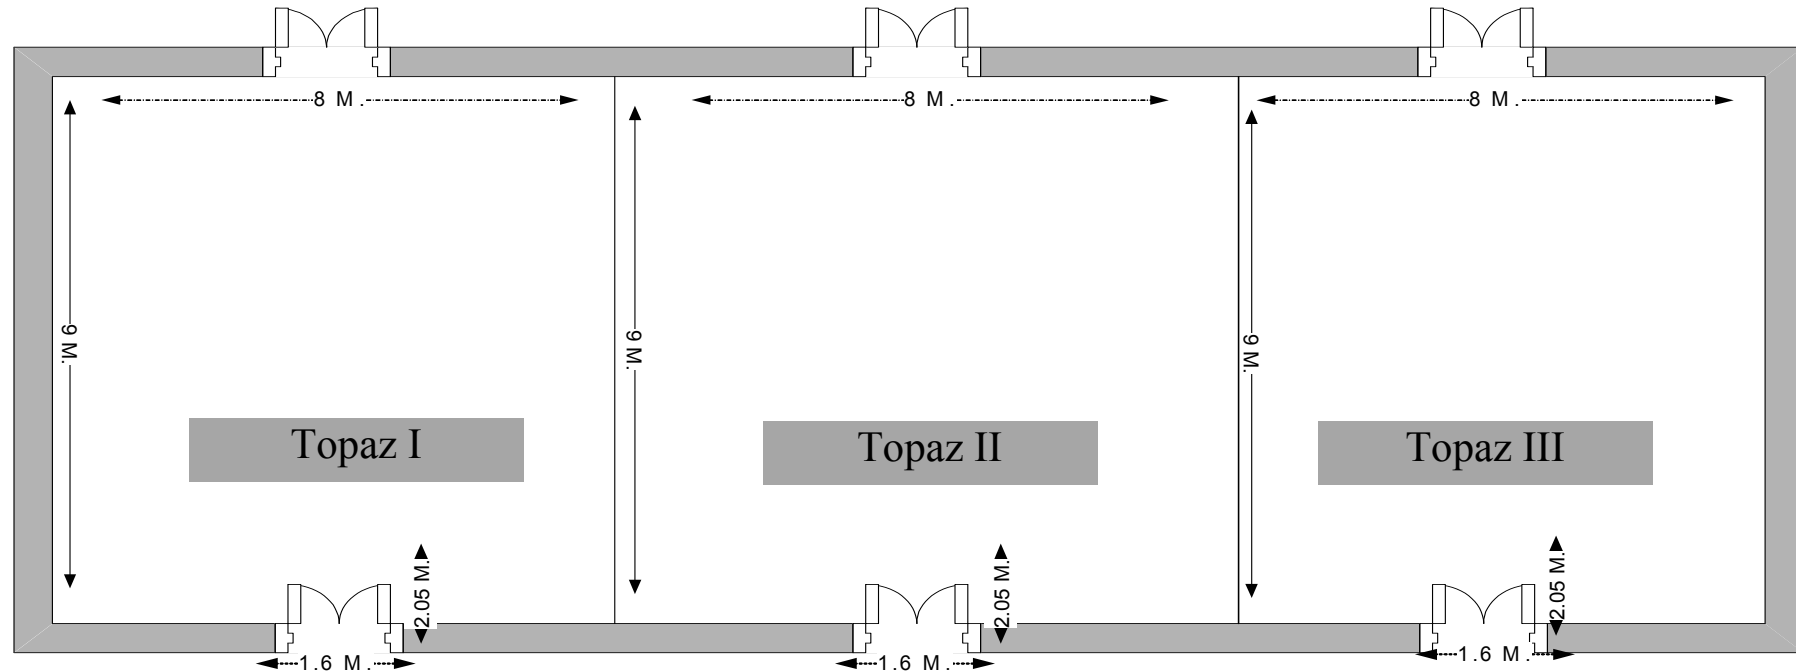

TOPAZ I,II,III

Topaz I

- Mobile Screen 2 x 1.6 x 2.40 Meter
- LCD Projector
- 72 sq.m.
- Ceiling 2.3 m.
- CCTV

Topaz II

- Mobile Screen 2 x 1.6 x 2.40 Meter
- LCD Projector
- 72 sq.m.
- Ceiling 2.3 m.
- CCTV

Topaz III

- Mobile Screen 2 x 1.6 x 2.40 Meter
- LCD Projector
- 72 sq.m.
- Ceiling 2.3 m.
- CCTV