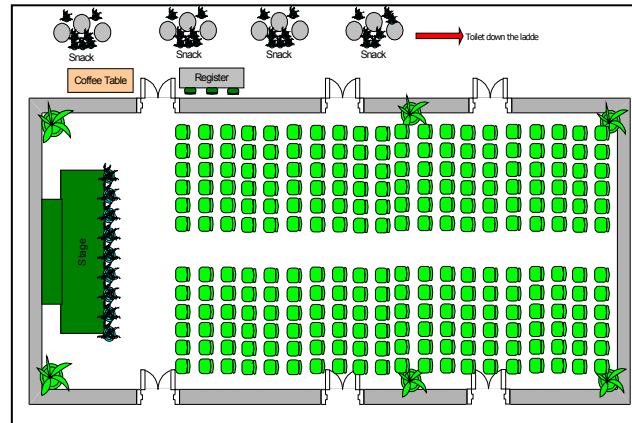

STANDARD ROOM SET UP

Theater

STANDARD EQUIPMENT INCLUDED

- ☐ Overhead Projector
- ☐ Screen
- ☐ Sound system
- ☐ Wireless Microphone
- ☐ Table Microphone
- ☐ Clip Microphone
- ☐ Television
- ☐ Note pad
- ☐ Pencil
- ☐ Bottle drinking water
- ☐ Stage
- ☐ Podium
- ☐ White board
- ☐ Flipchart
- ☐ 2 Markers (Blue&Red)