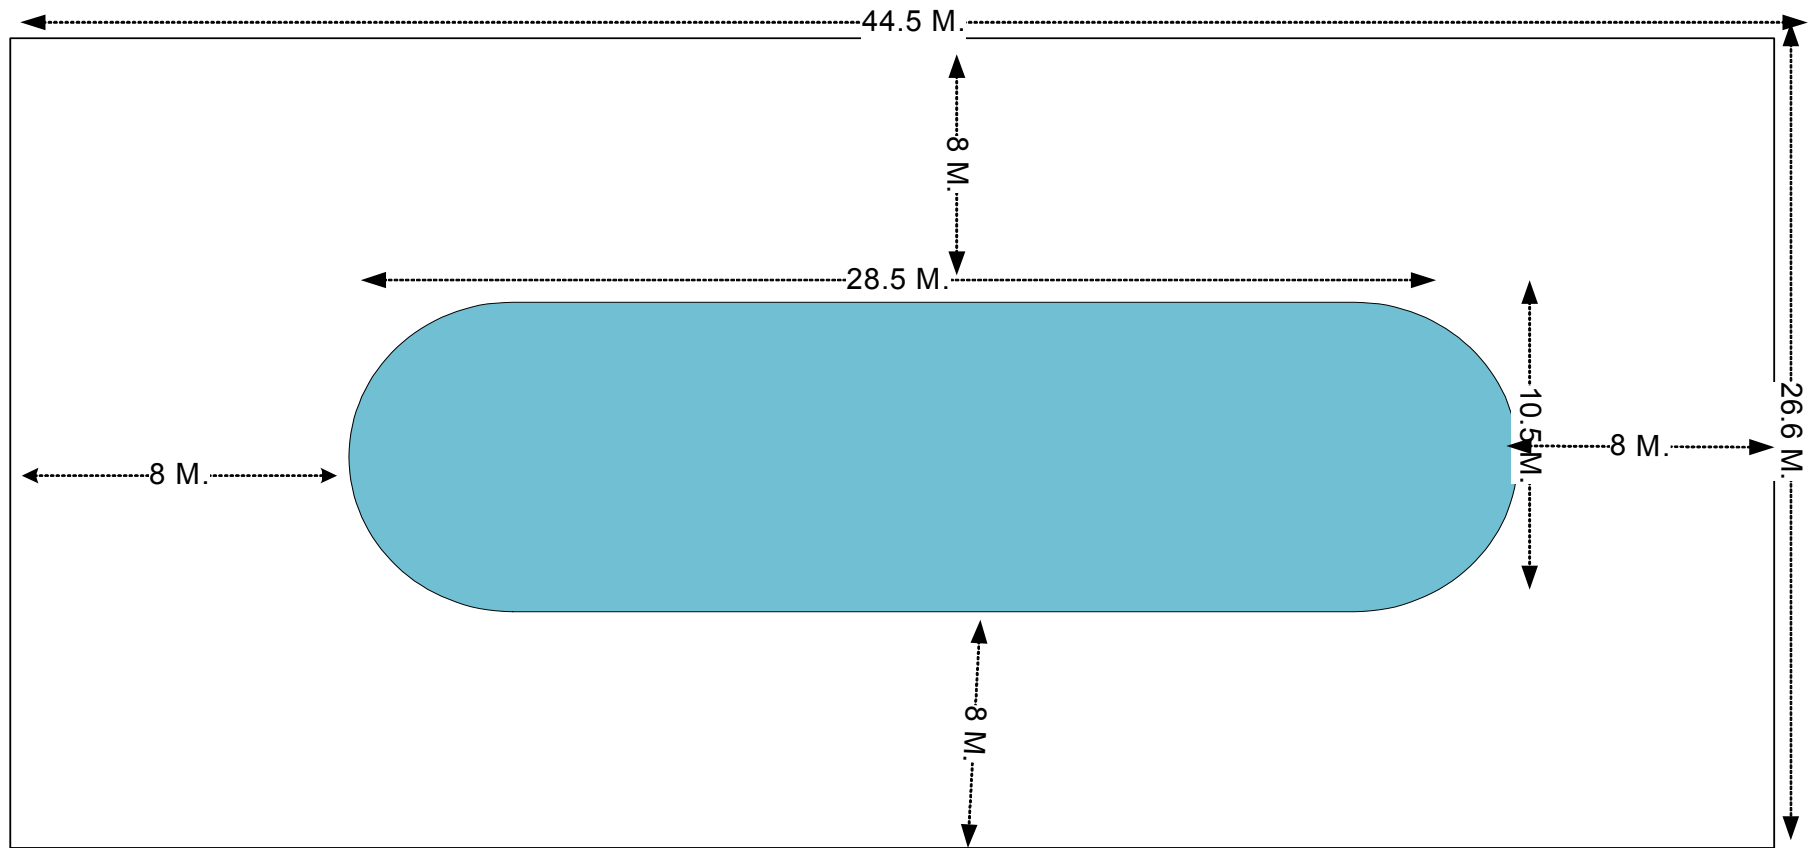

DRAGON HORSE