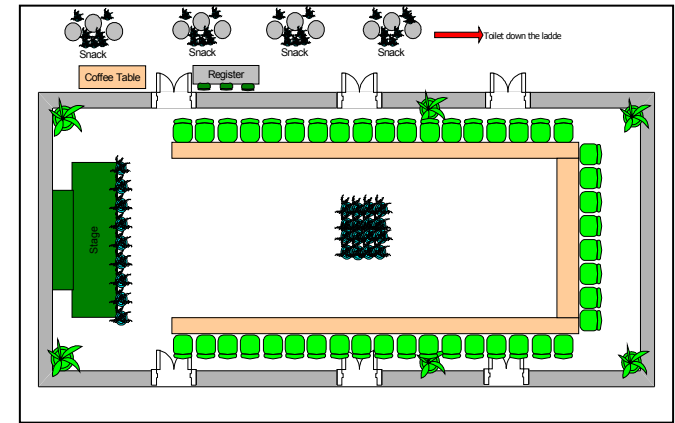

STANDARD ROOM SET UP

Theater

U Shape

STANDARD EQUIPMENT INCLUDED

- ☐ Overhead Projector
- ☐ Screen
- ☐ Sound system
- ☐ Wireless Microphone
- ☐ Table Microphone
- ☐ Clip Microphone
- ☐ Television
- ☐ Note pad
- ☐ Pencil
- ☐ Bottle drinking water
- ☐ Stage
- ☐ Podium
- ☐ White board
- ☐ Flipchart
- ☐ 2 Markers (Blue&Red)