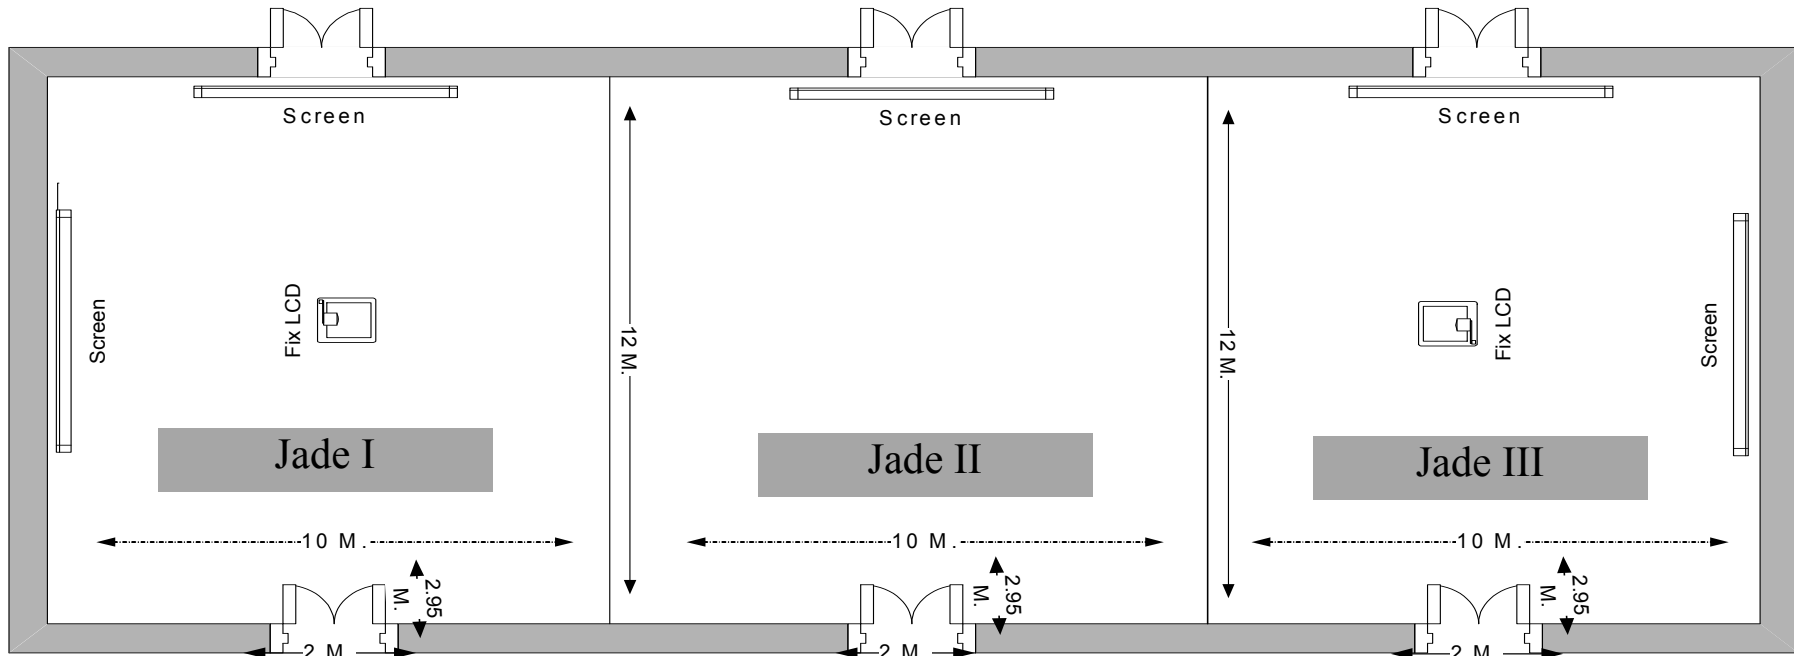

### Jade I

- Screen 4 x 4 Meter
- Screen 3.5 x 3.5 Meter
- LCD Projector
- 120 sq.m.
- Ceiling 4.8 m.
- CCTV