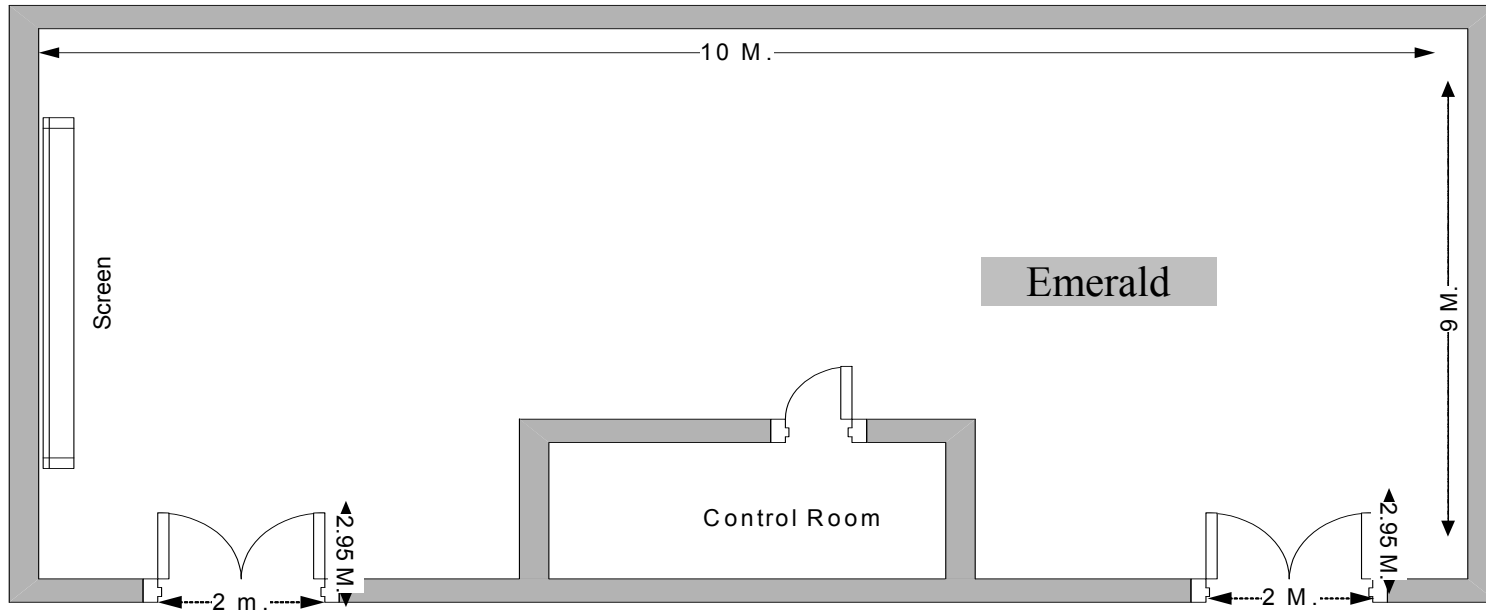

EMERALD

Emerald

- Fix Screen 3.5 x 3.5 Meter
- Mobile LCD Projector
- 90 sq.m.
- Ceiling 4.8 m.
- CCTV