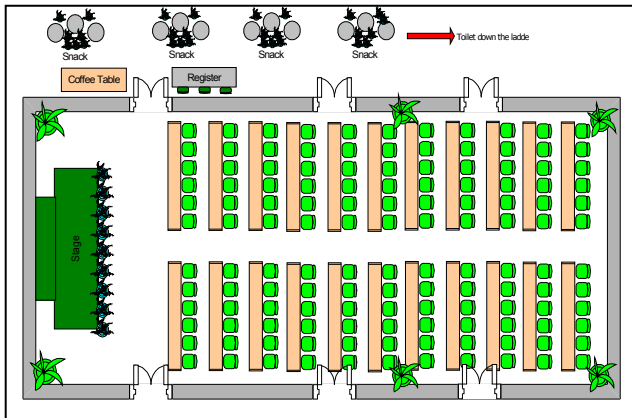

STANDARD ROOM SET UP

Classroom